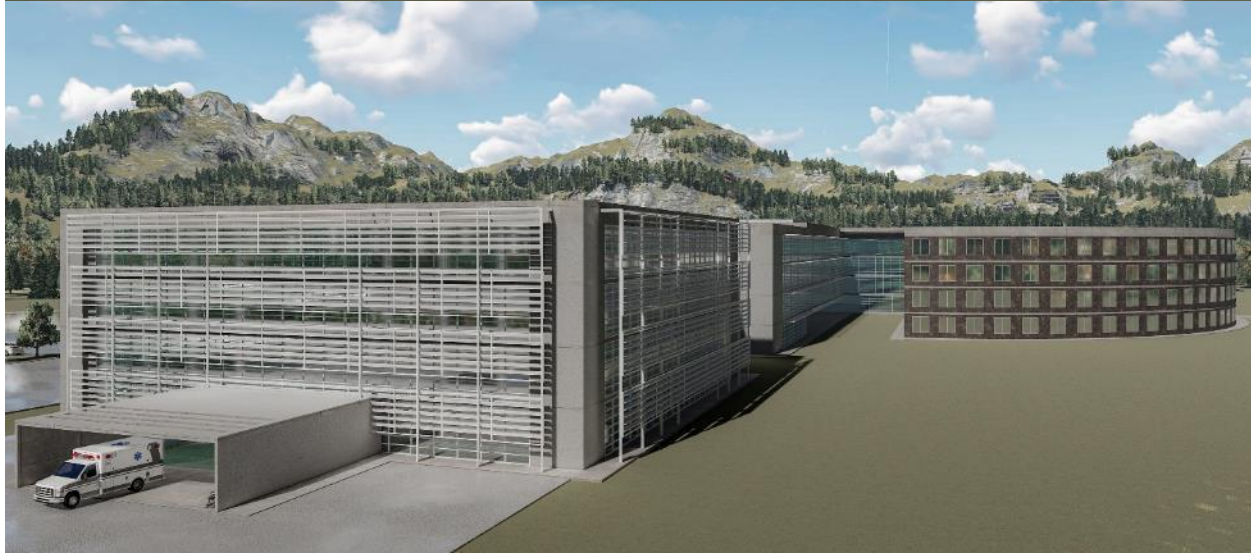

HEALTHCARE

KIEV ONCHOLOGY AND RESEARCH HOSPITAL

Project : Onchology and Reseach Hospital, Kiev, 2009, 312 beds, 75.000 sqm.

Client : Entrepreneur Concorsium

Service : Architectural Design