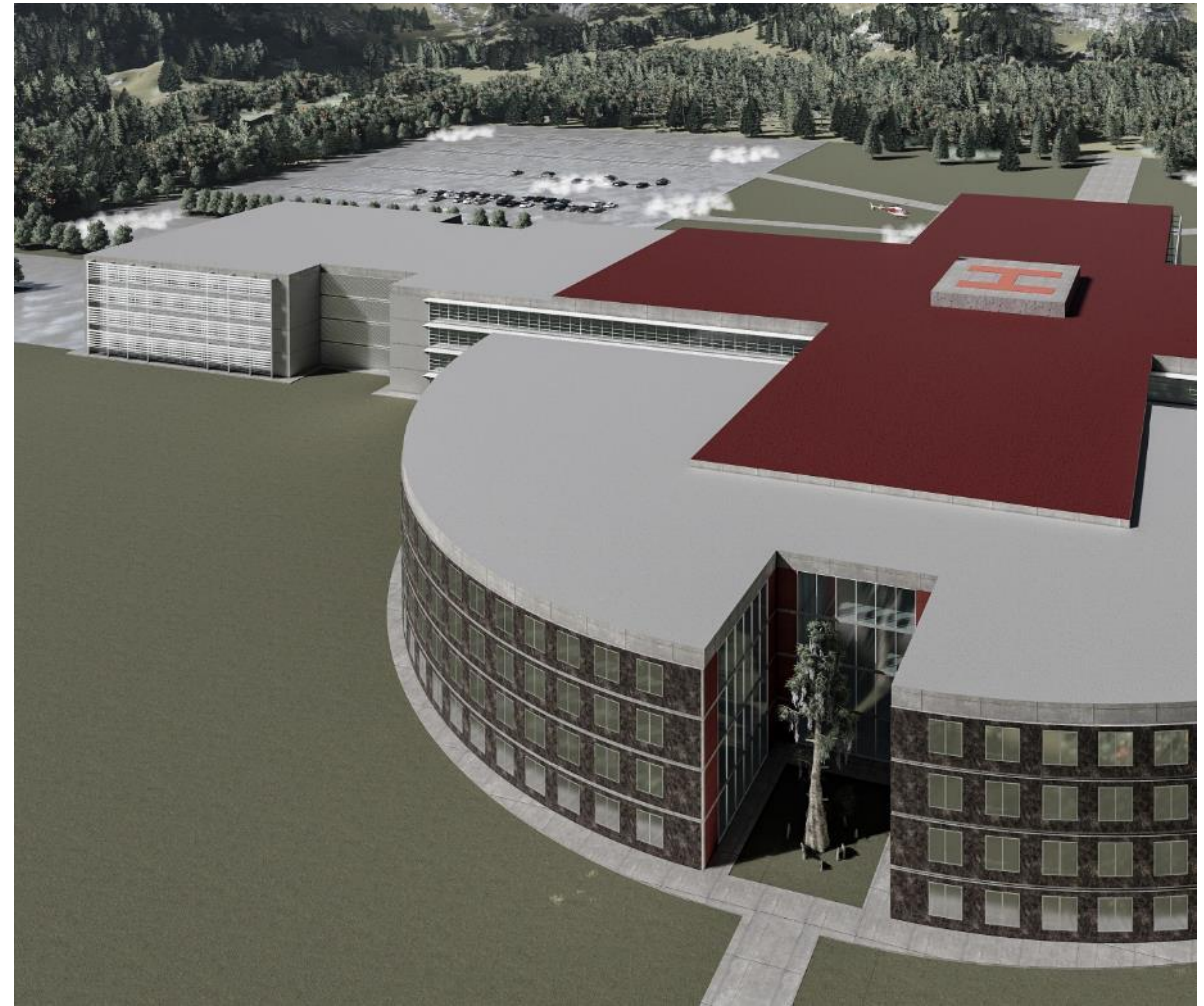

HEALTHCARE

KIEV ONCHOLOGY AND RESEARCH HOSPITAL

Project : Onchology and Reseach Hospital, Kiev, 2009, 312 beds, 75.000 sqm.

Client : Entrepreneur Concorsium

Service : Architectural Design