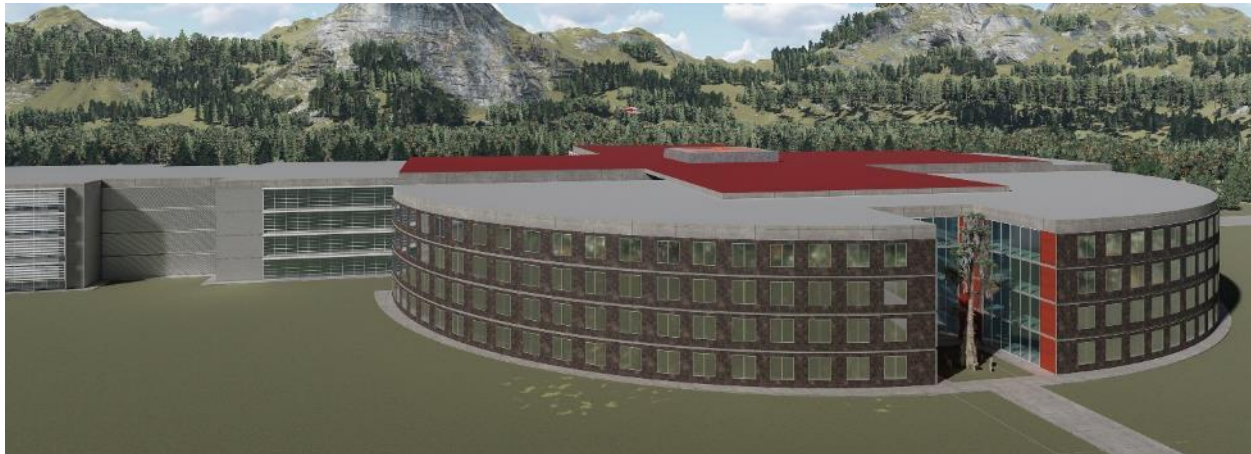

HEALTHCARE

KIEV ONCHOLOGY AND RESEARCH HOSPITAL

Project : Onchology and Reseach Hospital, Kiev, 2009, 312 beds, 75.000 sqm.

Client : Entrepreneur Concorsium

Service : Architectural Design